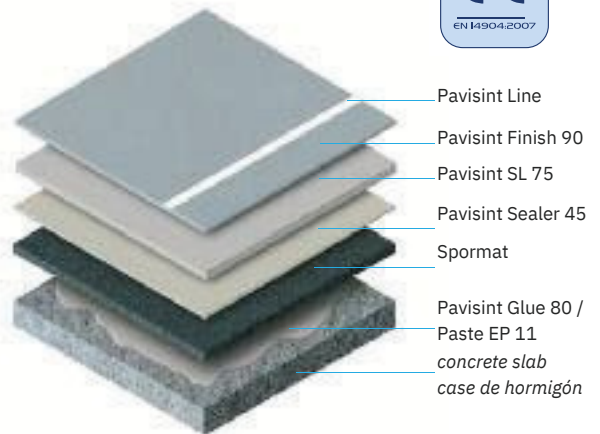

MULTIPURPOSE INDOOR

PAVISINT SL 75

The safe and versatile Pavisint SL 75 system is designed especially for indoor sports clubs and multipurpose gyms. The granular rubber mat Spormat and the self-levelling polyurethane resin based finish make the surface elastic and resistant and ideal for basketball, volleyball, 5-A-Side Football and any other sport which may be played on a synthetic court or in schools. The system reduces the risks of slipping, reduces muscle fatigue and ensures better ball bounce thanks to the application by casting which produces a seamless surface which maintains its technical performance over the years. The Pavisint SL 75 system also ensures excellent acoustic comfort, as confirmed by specific tests, and is therefore also ideal for heated flooring. Colours available: colour chart pg. 31.

EN

TH

ระบบพื้นสนามกีฬา Pavisint SL 75 เป็นระบบที่มีความปลอดภัย และออกแบบประสงค ์ได้รับการออกแบบมาโดยเฉพาะสำหรับสโมสรกีฬาในร่มและโรงยิมอเนกประสงค ์ แผ่นยางและโพลียูรีเทนที่ใช้เคลือบทำให้พื้นสนามกีฬาที่มีความยืดหยุ่น ทนทานเหมาะสำหรับกีฬา บาสเกตบอล วอลเลย์บอล ฟุตบอล 5 คน และกีฬาชนิดอื่นๆ ซึ่งสามารถเล่นได้ทั้งพื้นสังเคราะห์นี้ หรือในโรงเรียน ระบบจะช่วยลดความเสี่ยงในการลื่น ลดความเมื่อยล้าของกล้ามเนื้อ และรับประกันการกระดอนของลูกบอลที่ดีขึ้น เนื่องมาจากระบบการติดตั้งที่ไร้รอยต่อ ซึ่งยังคงรักษาประสิทธิภาพทางเทคนิคไว้ได้ตลอดหลายปีที่ผ่านมามีระบบ Pavisint SL 75 ยังให้ความรู้สึกรบายทางเสียงที่ยอดเยี่ยมอีกด้วย ตามที่ได้รับการยืนยันจากการทดสอบเฉพาะ และเหมาะสำหรับพื้นที่มีระบบทำความร้อนด้วย (Heated Floor)