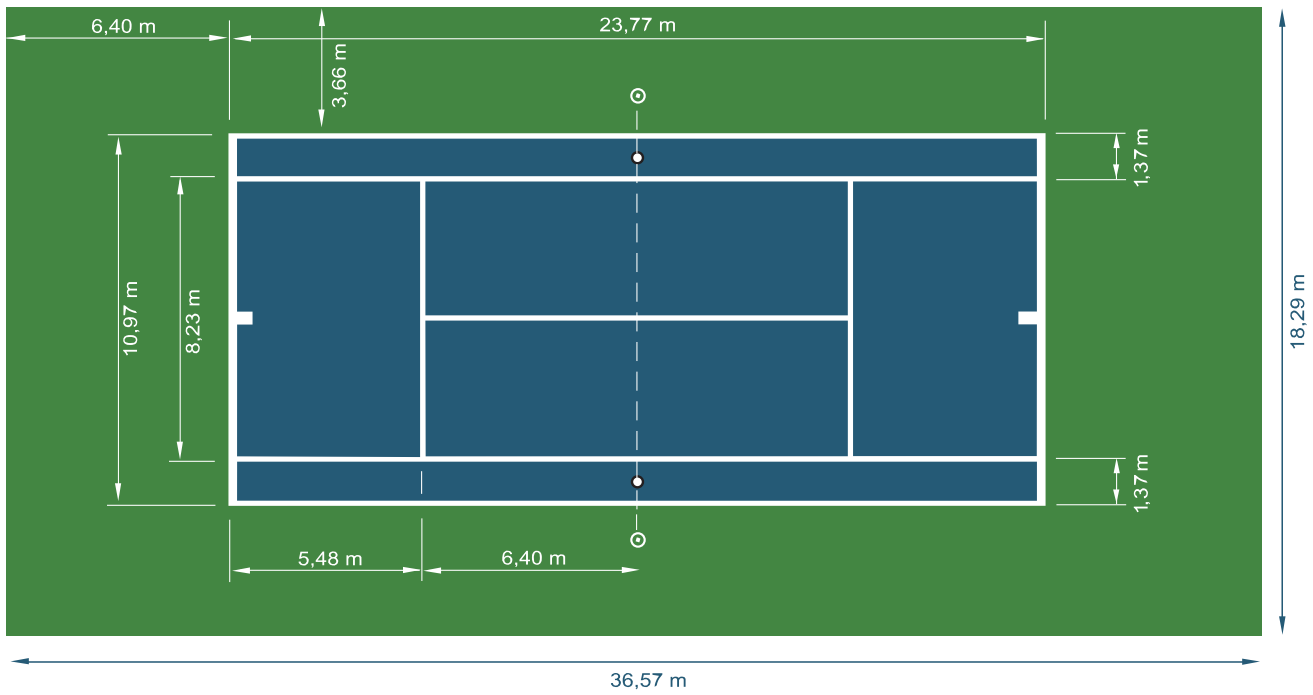

Plan for tennis court

Fig. No.	In. Out. Layout (m2) (m2)	Bounds	Bounds	Total (m2)
1	Standard Single Unit	260.86	408.02	668.88
2	2 Courts	521.73	816.03	1,337.76
3	End to End	782.59	956.50	1,739.09
4	In battery	1,043.45	1,230.74	2,274.19
5	3 Courts	1,565.18	1,912.99	3,478.18
6	In battery int. est.			1,739.09
7	4 Courts			1,337.76
8	2 Batteries of 2 End to End			2,407.97
	2 Batteries of 3 End to End			3,478.18