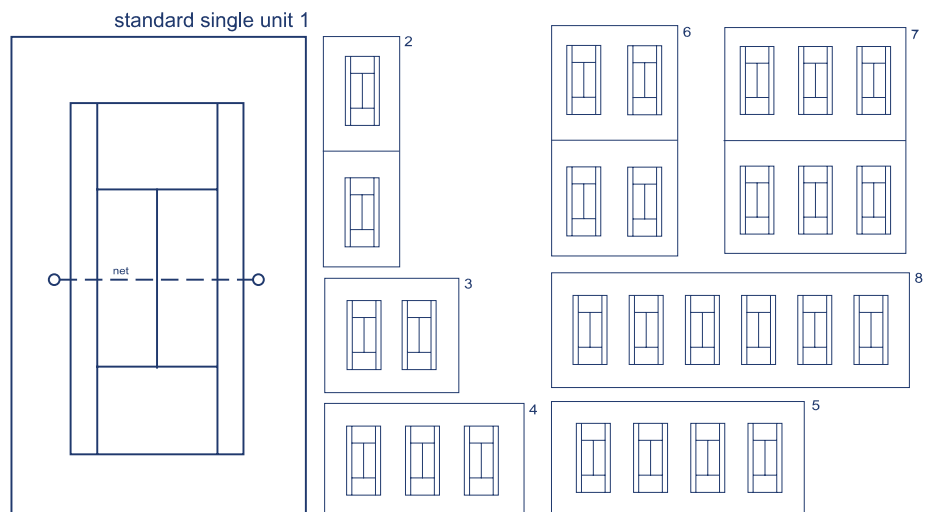

Plan for tennis court

Fig. No.	In. Out. Layout (m2) (m2)	Bounds	Bounds	Total (m2)
1	Standard Single Unit	260.86	408.02	668.88
2	2 Courts	521.73	816.03	1,337.76
3	End to End	782.59	956.50	1,739.09
4	In battery	1,043.45	1,230.74	2,274.19
5	3 Courts	1,565.18	1,912.99	3,478.18
6	In battery int. est.			1,739.09
7	4 Courts			1,337.76
8	2 Batteries of 2 End to End			2,407.97
	2 Batteries of 3 End to End			3,478.18